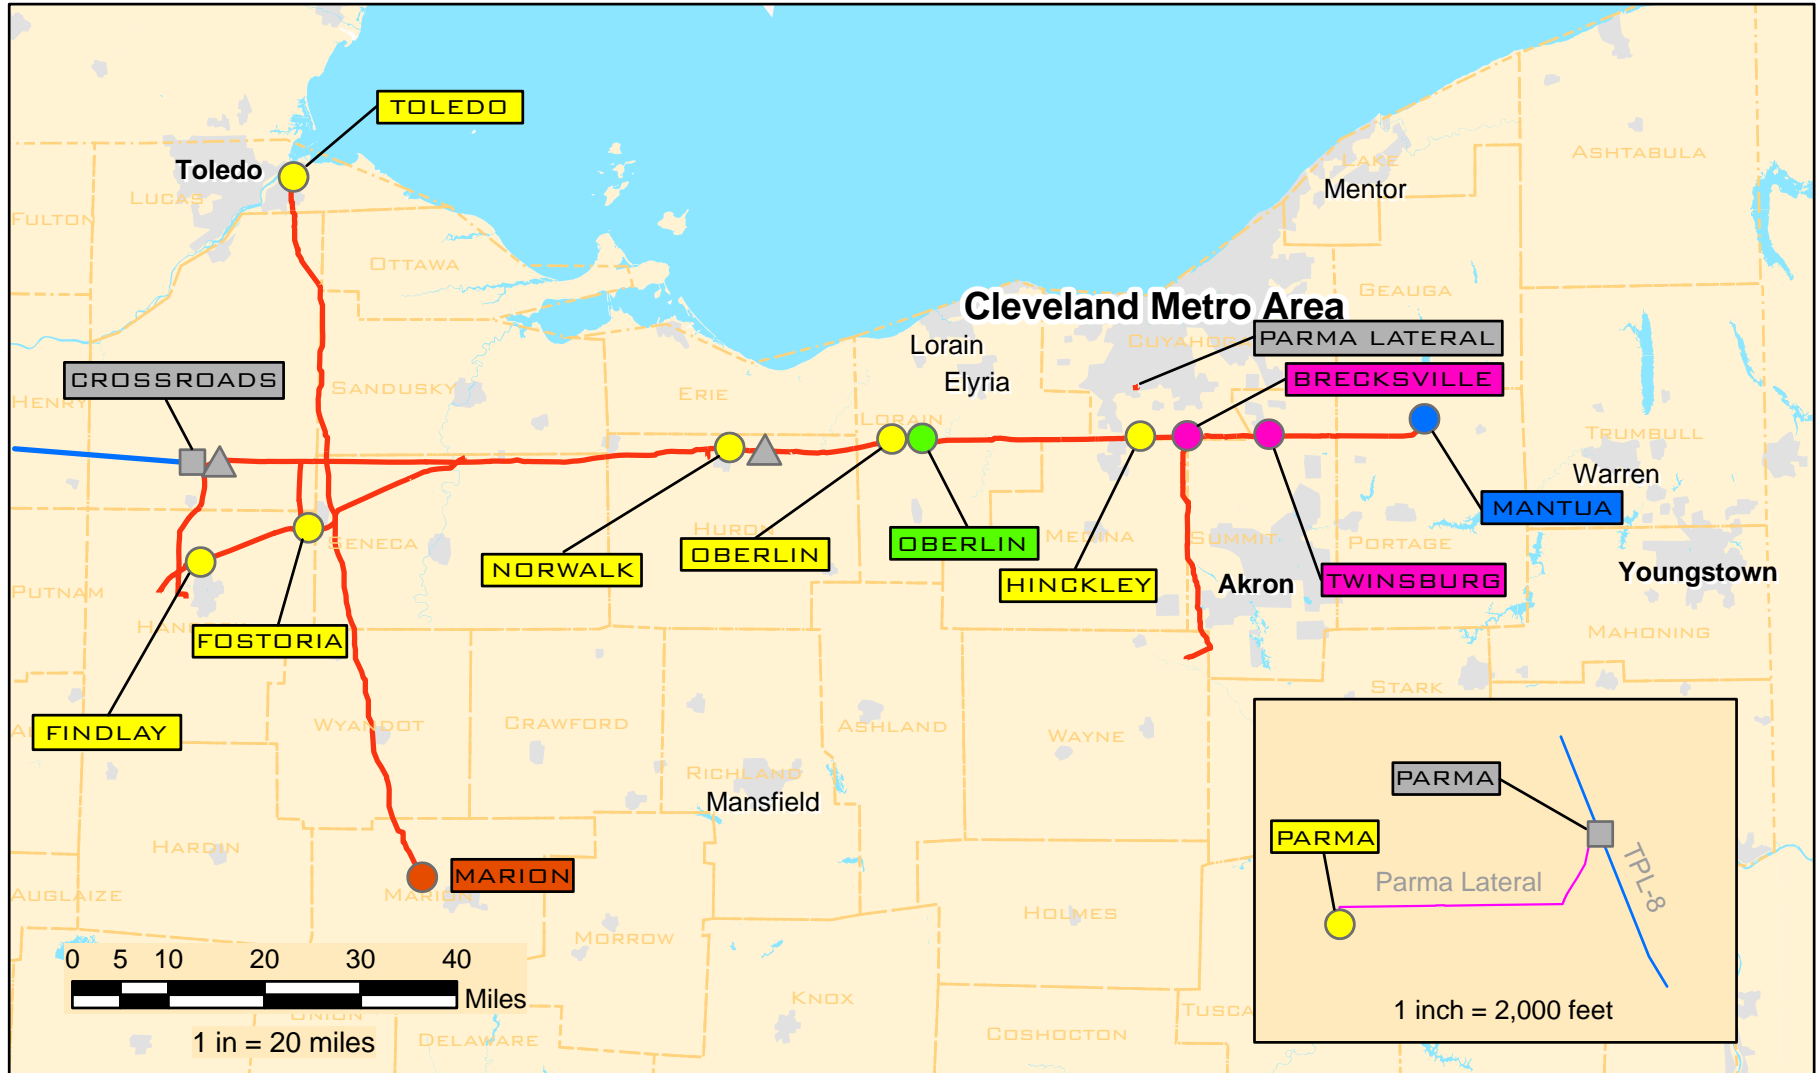

SOMERSET GAS TRANSMISSION AND NORTH COAST GAS TRANSMISSION OHIO PIPELINE METER STATIONS

- CROSSROADS PIPELINE
- NORTH COAST GAS TRANSMISSION
- RECEIPT POINT
- COMPRESSOR STATION

- DELIVERY POINTS:
- COLUMBIA GAS OF OHIO
 - COLUMBIA GAS TRANSMISSION
 - DOMINION EAST OHIO
 - ORWELL NATURAL GAS
 - SUBURBAN NATURAL GAS